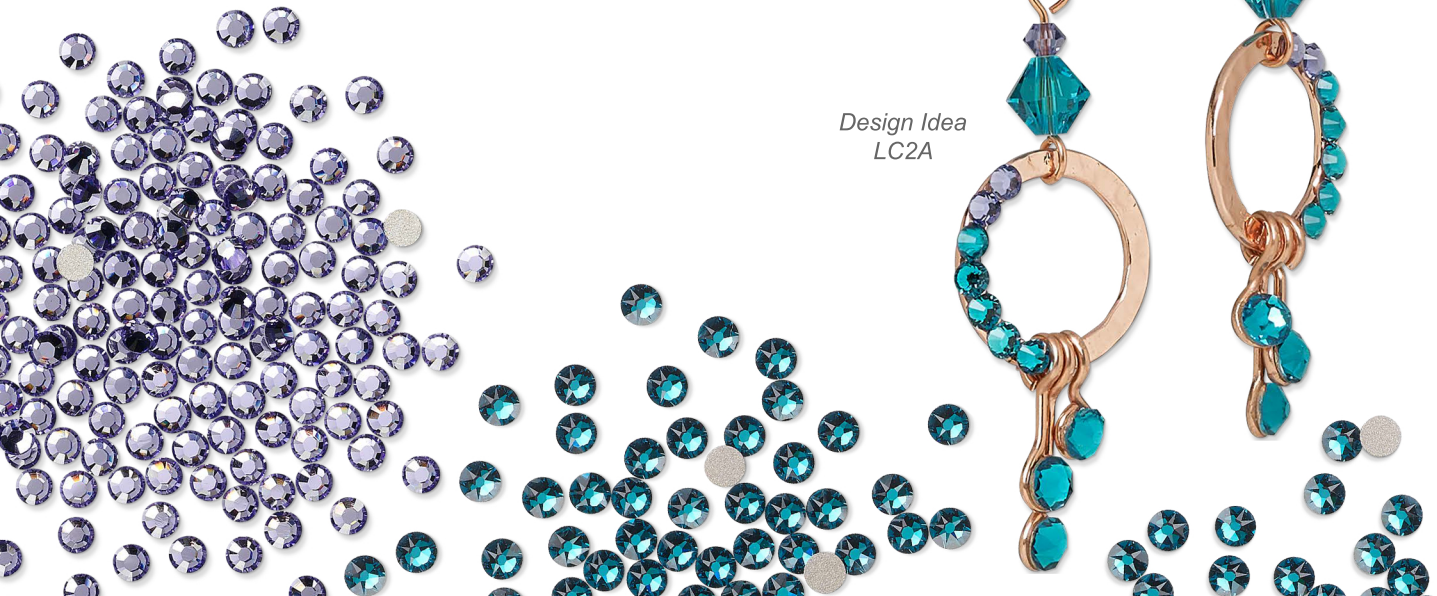

SS9
2.5–2.7 mm

SS48
10.91–11.30 mm

SS10
2.7–2.9 mm

SS12
3.0–3.2 mm

SS14
3.4–3.6 mm

Rimmed Flat Backs

Design Idea
LC2A

FLAT BACKS