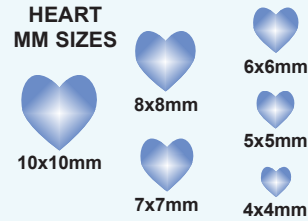

HEART MM SIZES